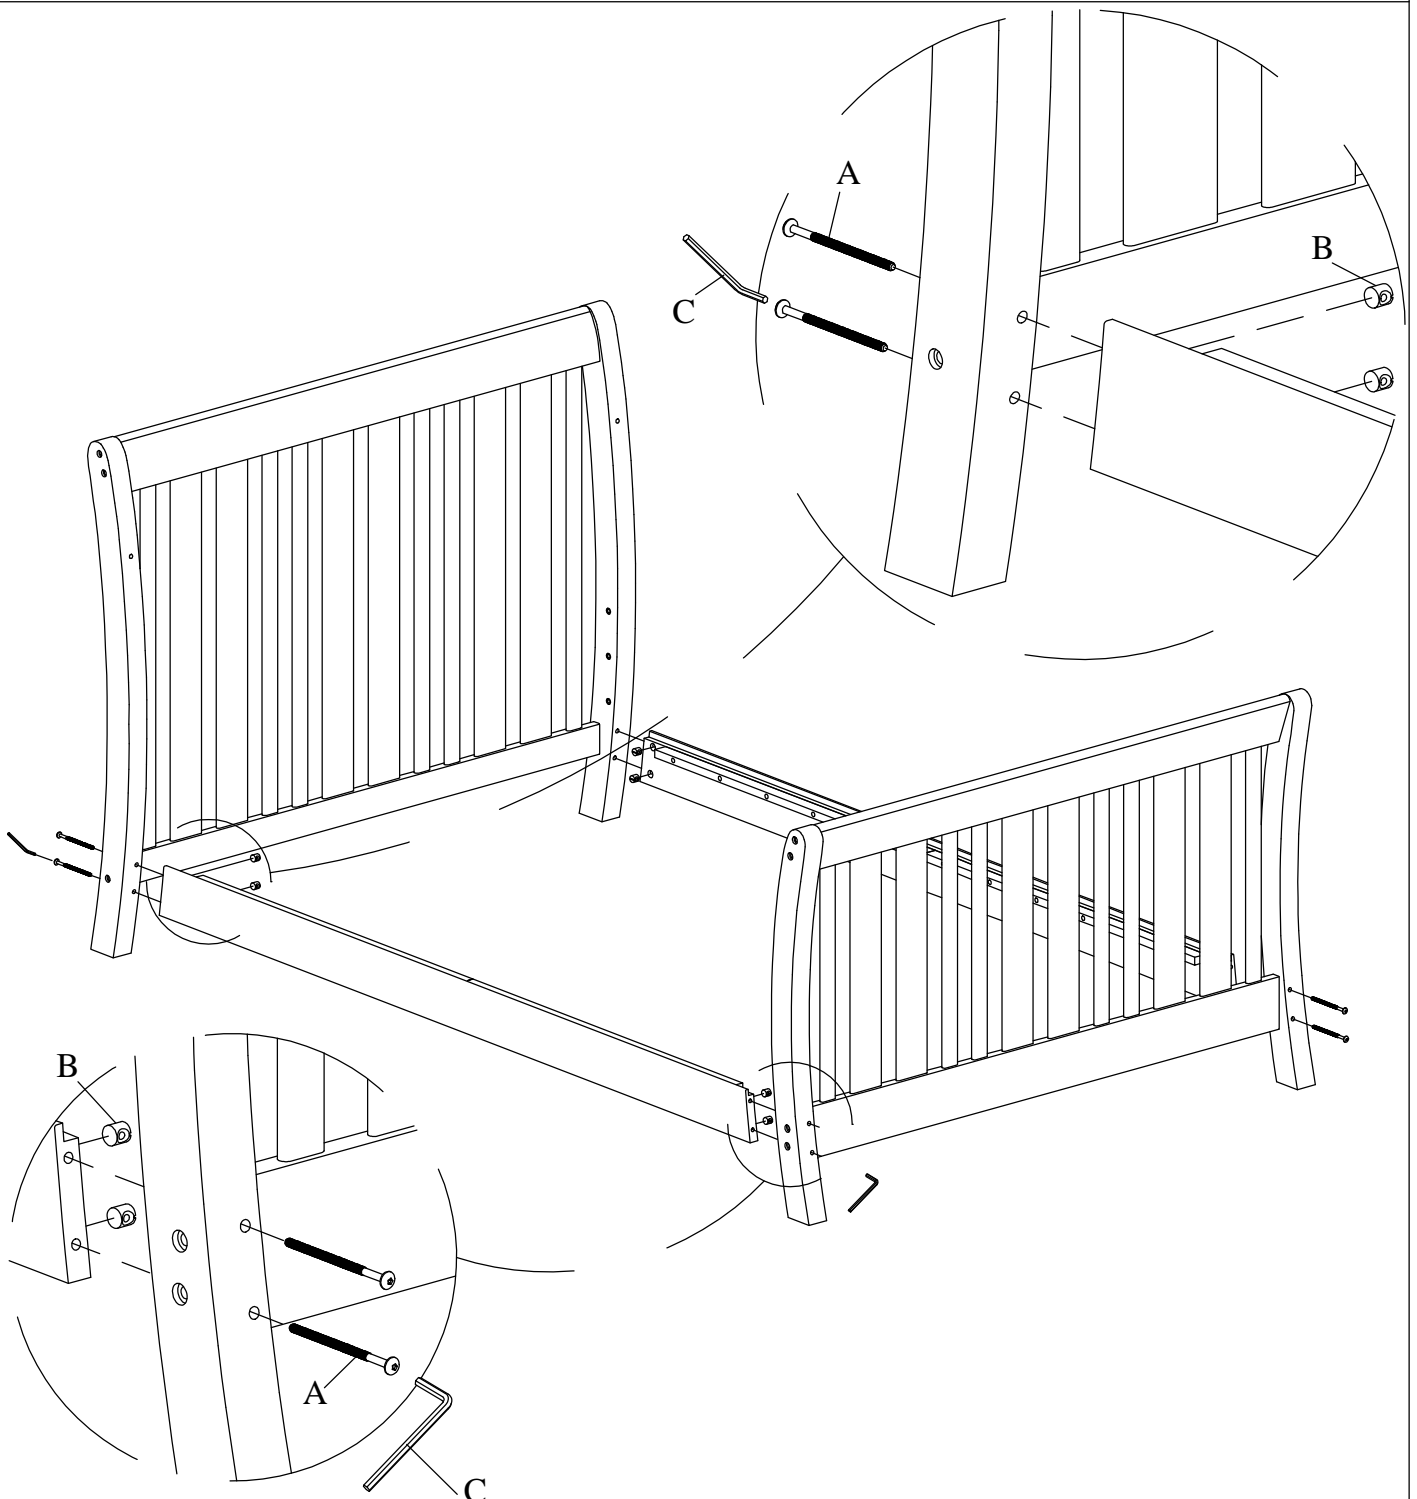

# DARBY FULL SIZE CONVERSION ASSEMBLY MANUAL

NURSERYSMART

(8) Allen Head Bolt 4-3/8" (A)

(8) Barrel Nuts (B)

(1) Allen Wrench (C)

# DARBY

NURSERY**SMART**  
ASSEMBLY MANUAL

## Darby Full-Size Conversion

A Allen Head Bolt 4-3/8" (8)

B Barrel Nuts (8)

C Allen Wrench (1)